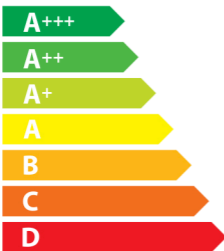

FBFPXSA52

B

70
kWh/annum

A circular icon containing three stylized water droplets arranged in a triangular pattern.

A **B** CDEFG

An icon of a standard incandescent light bulb.

AB **C** DEFG

An icon showing a horizontal pipe with a cross-hatched section and three water droplets falling from it.

ABC **D** EFG

An icon of a speaker with sound waves emanating from it.

66 dB

65/2014

ENERG

енергия · ενέργεια
ENERGI

FRANKE

305.0665.368
FBFPXSA52

B

70
kWh/yıl

B CDEFG

C ABDEFG

D ABCDEFG

66 dB

65/2014

ЕНЕРГО
ЕФЕКТИВНІСТЬ