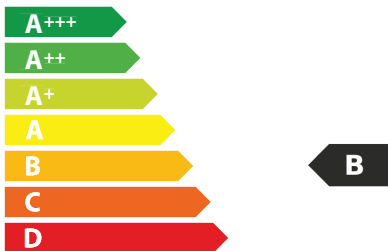

ЕНЕРГО
ЕФЕКТИВНІСТЬ

FRANKE

305.0665.368
FBFPXSA52

70
кВт·г/рік

A B C D E F G

A B C D E F G

A B C D E F G

66 дБ

№ 28 від 2018 р.