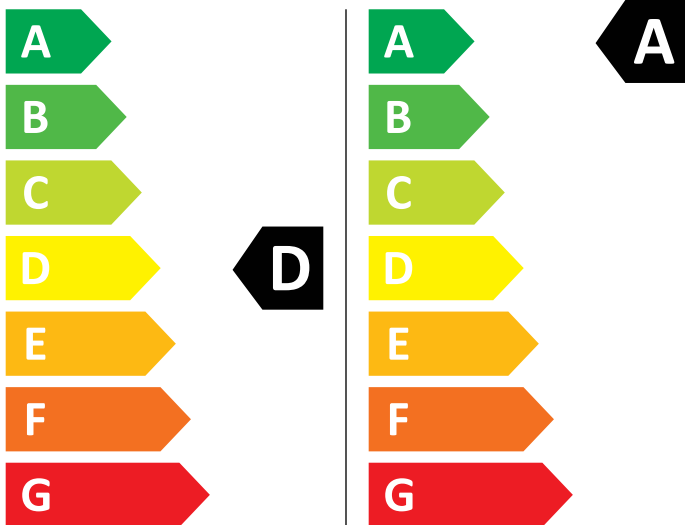

ENERG

AEG

LWR85R966 914610501

💧 265 kWh/100

💧 44 kWh/100

5,0 kg

9,0 kg

62 L