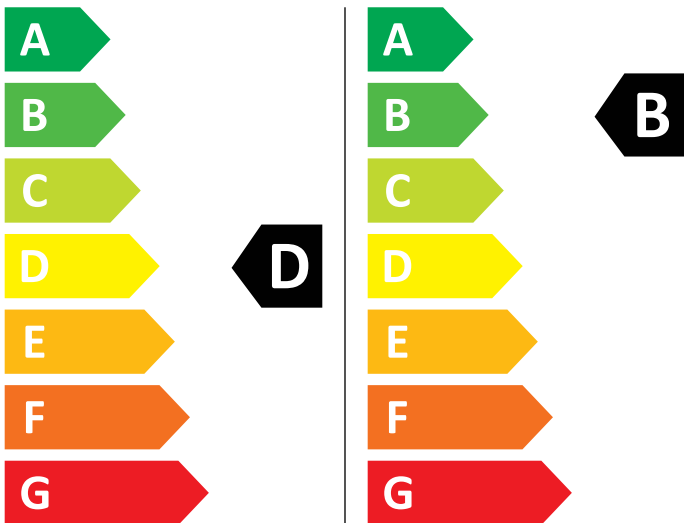

ENERG

AEG

LWR7676BI 914606628

💧 217 kWh / 100

💧 52 kWh / 100

4,0 kg

7,0 kg

60 L