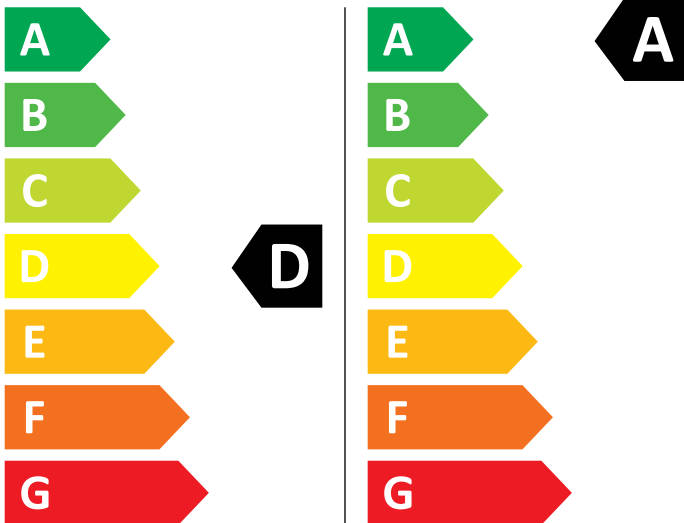

ENERG

Electrolux

EW7W16853D 914610130

🚰 265 kWh/100

💧 47 kWh/100

5,0 kg

8,0 kg

62 L