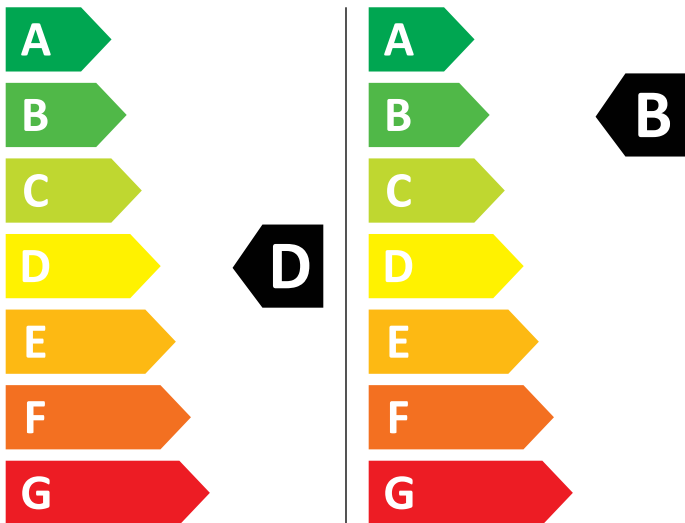

# ENERG

AEG

LWR7786BI 914606426

💧 217 kWh/100

💧 54 kWh/100

4,0 kg

8,0 kg

60 L